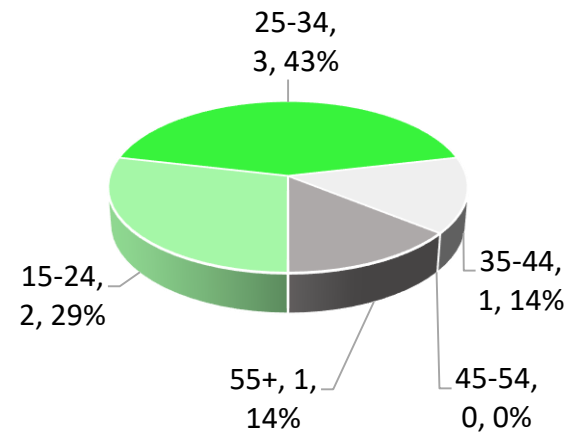

Data Source: Belize Police Department, Joint Intelligence Coordinating Center

Age and Gender of Youth Victims of Violent Crimes (2016-2018)

Data Source: Belize Police Department, Joint Intelligence Coordinating Center

Age and Gender of Youth Victims of Murder (2016-2018)

Data Source: Belize Police Department, Joint Intelligence Coordinating Center

Age and Gender of Youth Victims of Rape (2016-2018)

Data Source: Belize Police Department, Joint Intelligence Coordinating Center

Domestic violence cases disaggregated by sex and age for Jan-June 2019

Data Source: Belize Central Prison/Kolbe Foundation

Inmate Population as at 30 June 2019

Age Distribution of Homicide Victims on Whom Autopsies Were Conducted for April-June 2019, Disaggregated by Sex

Data Source: National Forensic Science Service

Suicide Victims (April-June 2019)

Sex of victim

Age of victim

Data Source: National Forensic Science Service