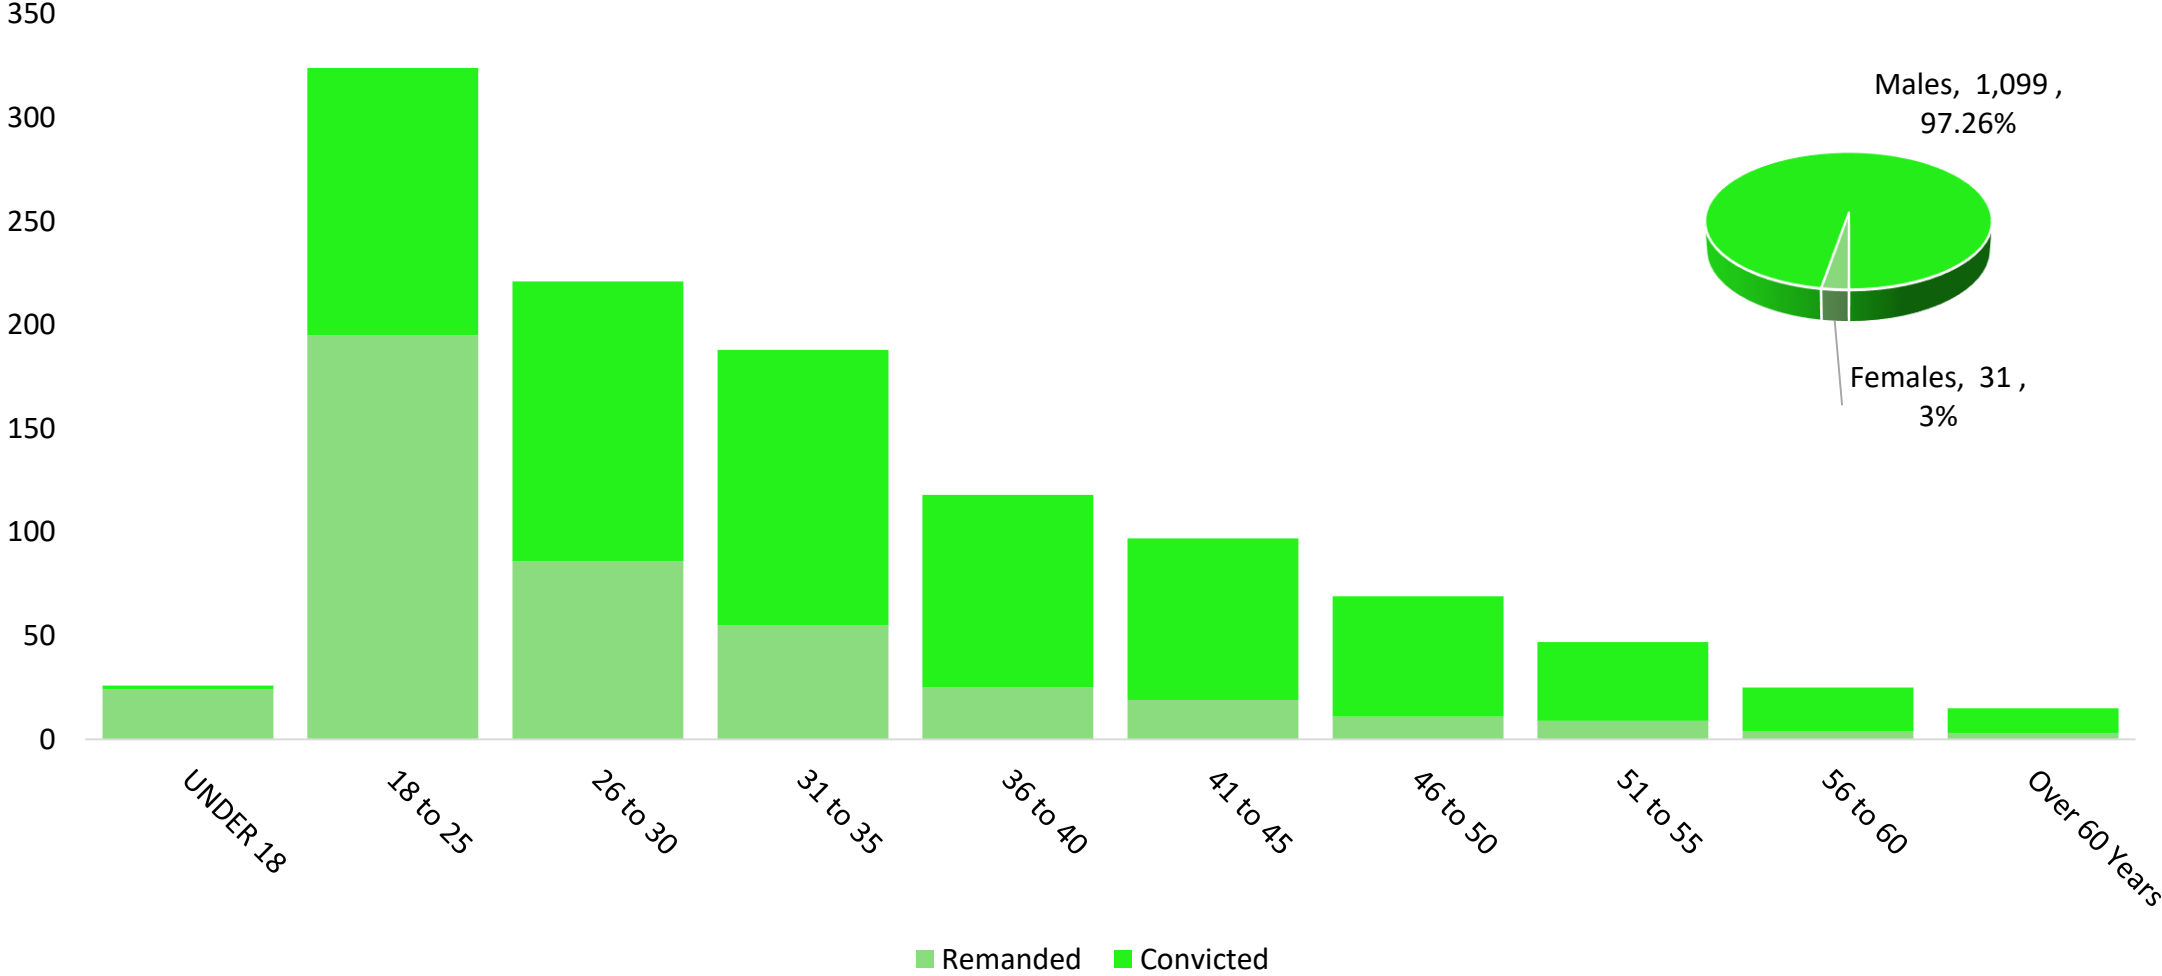

Data Source: Belize Police Department, Joint Intelligence Coordinating Center

Age and Gender of Youth Victims of Violent Crimes (2016-2018)

Data Source: Belize Police Department, Joint Intelligence Coordinating Center

Age and Gender of Youth Victims of Murder (2016-2018)

Data Source: Belize Police Department, Joint Intelligence Coordinating Center

Age and Gender of Youth Victims of Rape (2016-2018)

Data Source: Belize Police Department, Joint Intelligence Coordinating Center

Domestic violence cases disaggregated by sex and age for Jan-June 2019

Data Source: Belize Central Prison/Kolbe Foundation

Inmate Population as at 30 June 2019

Age Distribution of Homicide Victims on Whom Autopsies Were Conducted for April-June 2019, Disaggregated by Sex

Data Source: National Forensic Science Service

Suicide Victims (April-June 2019)

Sex of victim

Age of victim

Data Source: National Forensic Science Service