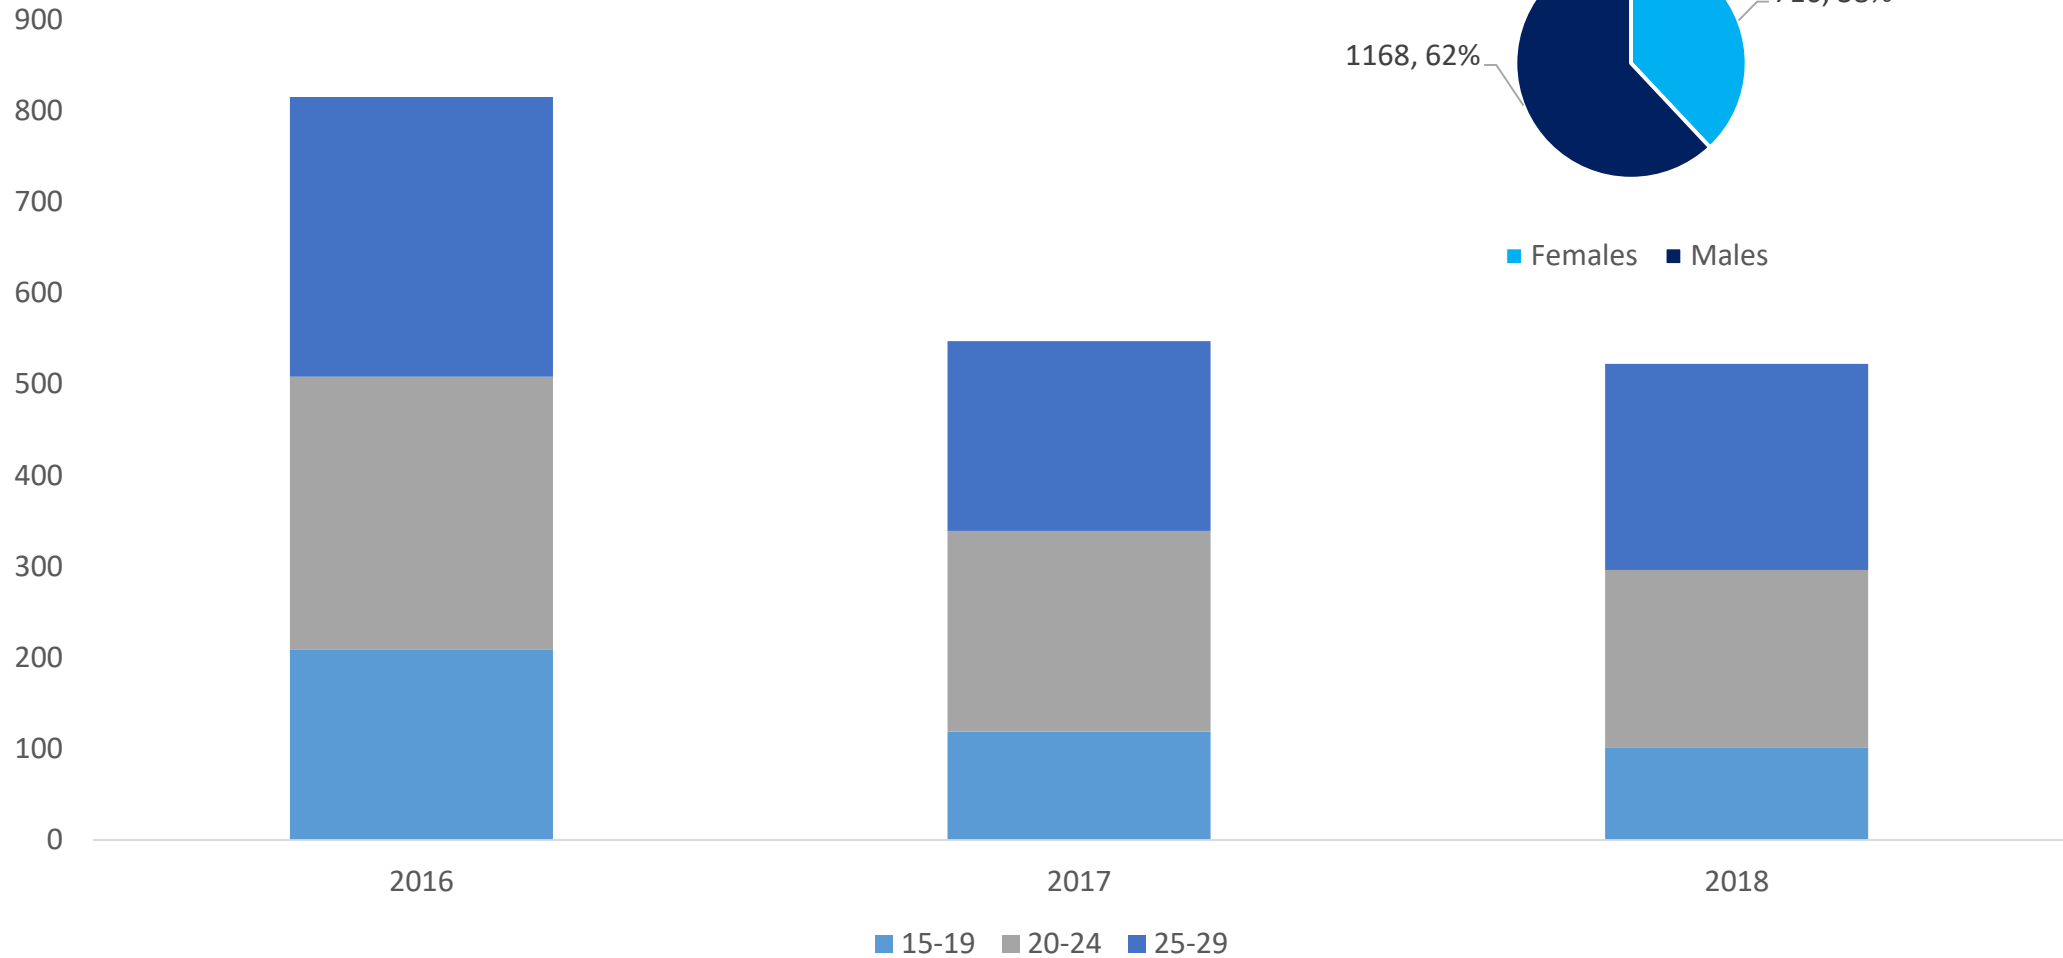

Number of Violent Crimes by Year, Stacked by Age Ranges for 2016-2018

Data Source: Belize Police Department, Joint Intelligence Coordinating Center

TOTAL NUMBER OF YOUTH-INVOLVED VIOLENT CRIMES Grouped by Crime Type (2016-2018)

Data Source: Belize Police Department, Joint Intelligence Coordinating Center

Age and Gender of Youth Victims of Violent Crimes (2016-2018)

Data Source: Belize Police Department, Joint Intelligence Coordinating Center

Data Source: National Forensic Science Service

Suicide Victims (April-June 2019)

Sex of victim

Age of victim

Data Source: National Forensic Science Service