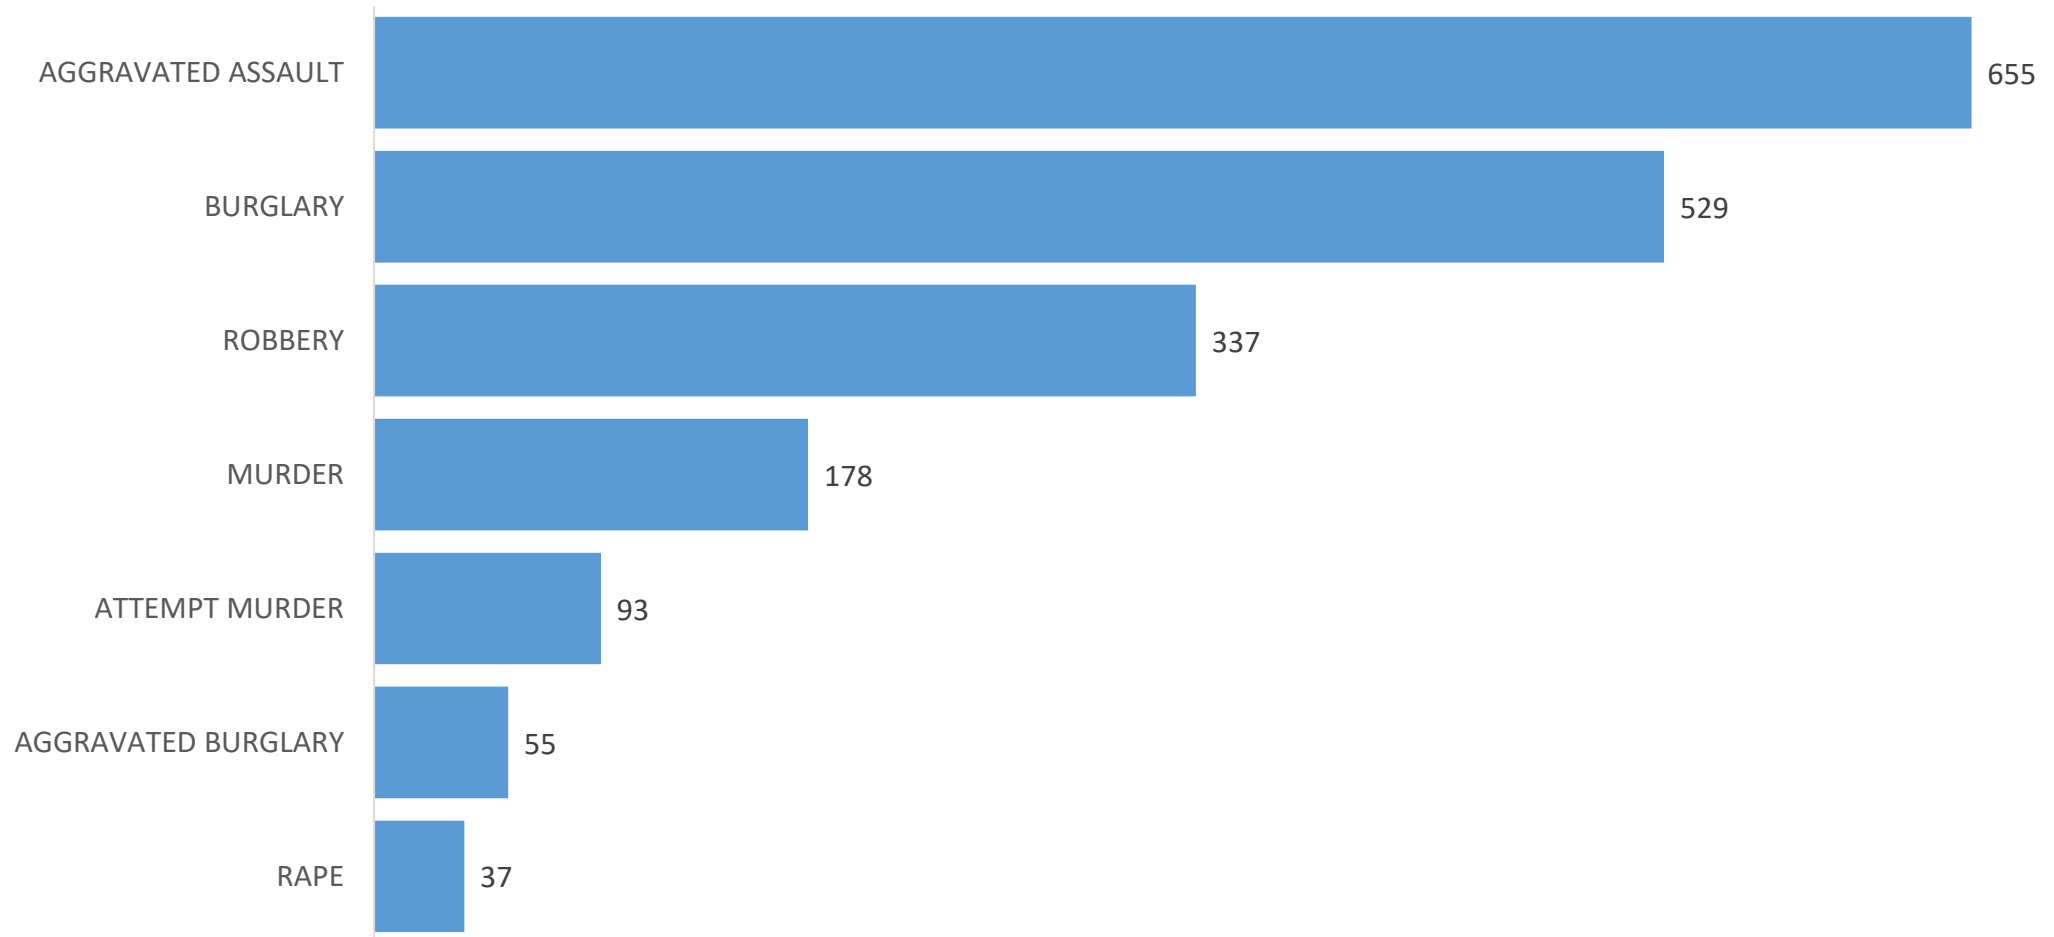

Number of Violent Crimes by Year, Stacked by Age Ranges for 2016-2018

Data Source: Belize Police Department, Joint Intelligence Coordinating Center

TOTAL NUMBER OF YOUTH-INVOLVED VIOLENT CRIMES Grouped by Crime Type (2016-2018)

Data Source: Belize Police Department, Joint Intelligence Coordinating Center

Age and Gender of Youth Victims of Violent Crimes (2016-2018)

Data Source: Belize Police Department, Joint Intelligence Coordinating Center

Age and Gender of Youth Victims of Murder (2016-2018)

Data Source: Belize Police Department, Joint Intelligence Coordinating Center

Age and Gender of Youth Victims of Rape (2016-2018)

Data Source: Belize Police Department, Joint Intelligence Coordinating Center

Domestic violence cases disaggregated by sex and age for Jan-June 2019

Data Source: Belize Central Prison/Kolbe Foundation

Inmate Population as at 30 June 2019

Age Distribution of Homicide Victims on Whom Autopsies Were Conducted for April-June 2019, Disaggregated by Sex