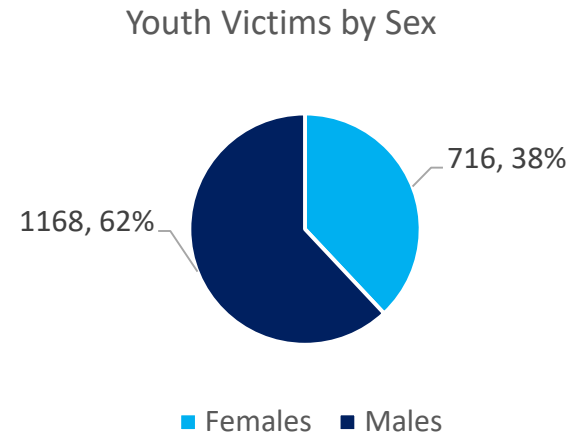

Number of Violent Crimes by Year, Stacked by Age Ranges for 2016-2018

Data Source: Belize Police Department, Joint Intelligence Coordinating Center

TOTAL NUMBER OF YOUTH-INVOLVED VIOLENT CRIMES Grouped by Crime Type (2016-2018)

Data Source: Belize Police Department, Joint Intelligence Coordinating Center

Age and Gender of Youth Victims of Violent Crimes (2016-2018)

Data Source: Belize Police Department, Joint Intelligence Coordinating Center

Age and Gender of Youth Victims of Murder (2016-2018)

Data Source: Belize Police Department, Joint Intelligence Coordinating Center

Age and Gender of Youth Victims of Rape (2016-2018)

Data Source: Belize Police Department, Joint Intelligence Coordinating Center

Domestic violence cases disaggregated by sex and age for Jan-June 2019

Data Source: Belize Central Prison/Kolbe Foundation

Inmate Population as at 30 June 2019

Age Distribution of Homicide Victims on Whom Autopsies Were Conducted for April-June 2019, Disaggregated by Sex