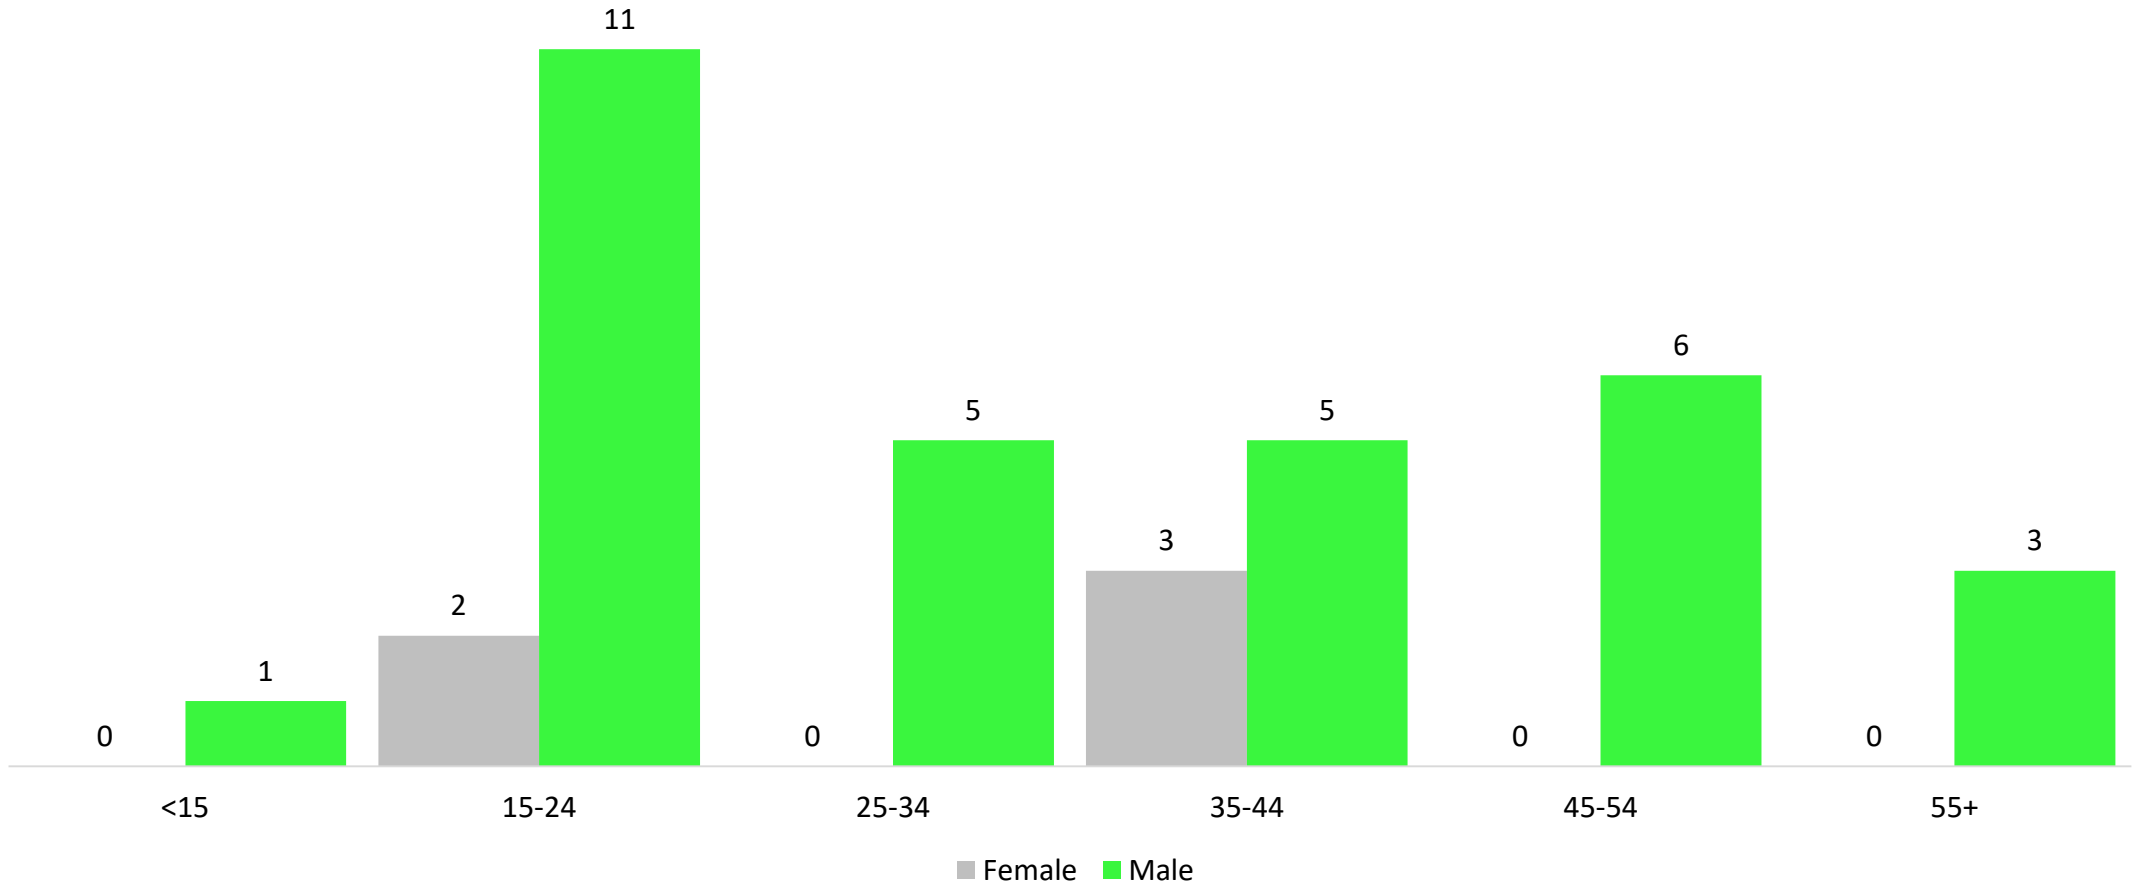

Domestic violence cases disaggregated by sex and age for Jan-June 2019

Data Source: Belize Central Prison/Kolbe Foundation

Inmate Population as at 30 June 2019

Age Distribution of Homicide Victims on Whom Autopsies Were Conducted for April-June 2019, Disaggregated by Sex

Data Source: National Forensic Science Service

Suicide Victims (April-June 2019)

Sex of victim

Age of victim

Data Source: National Forensic Science Service