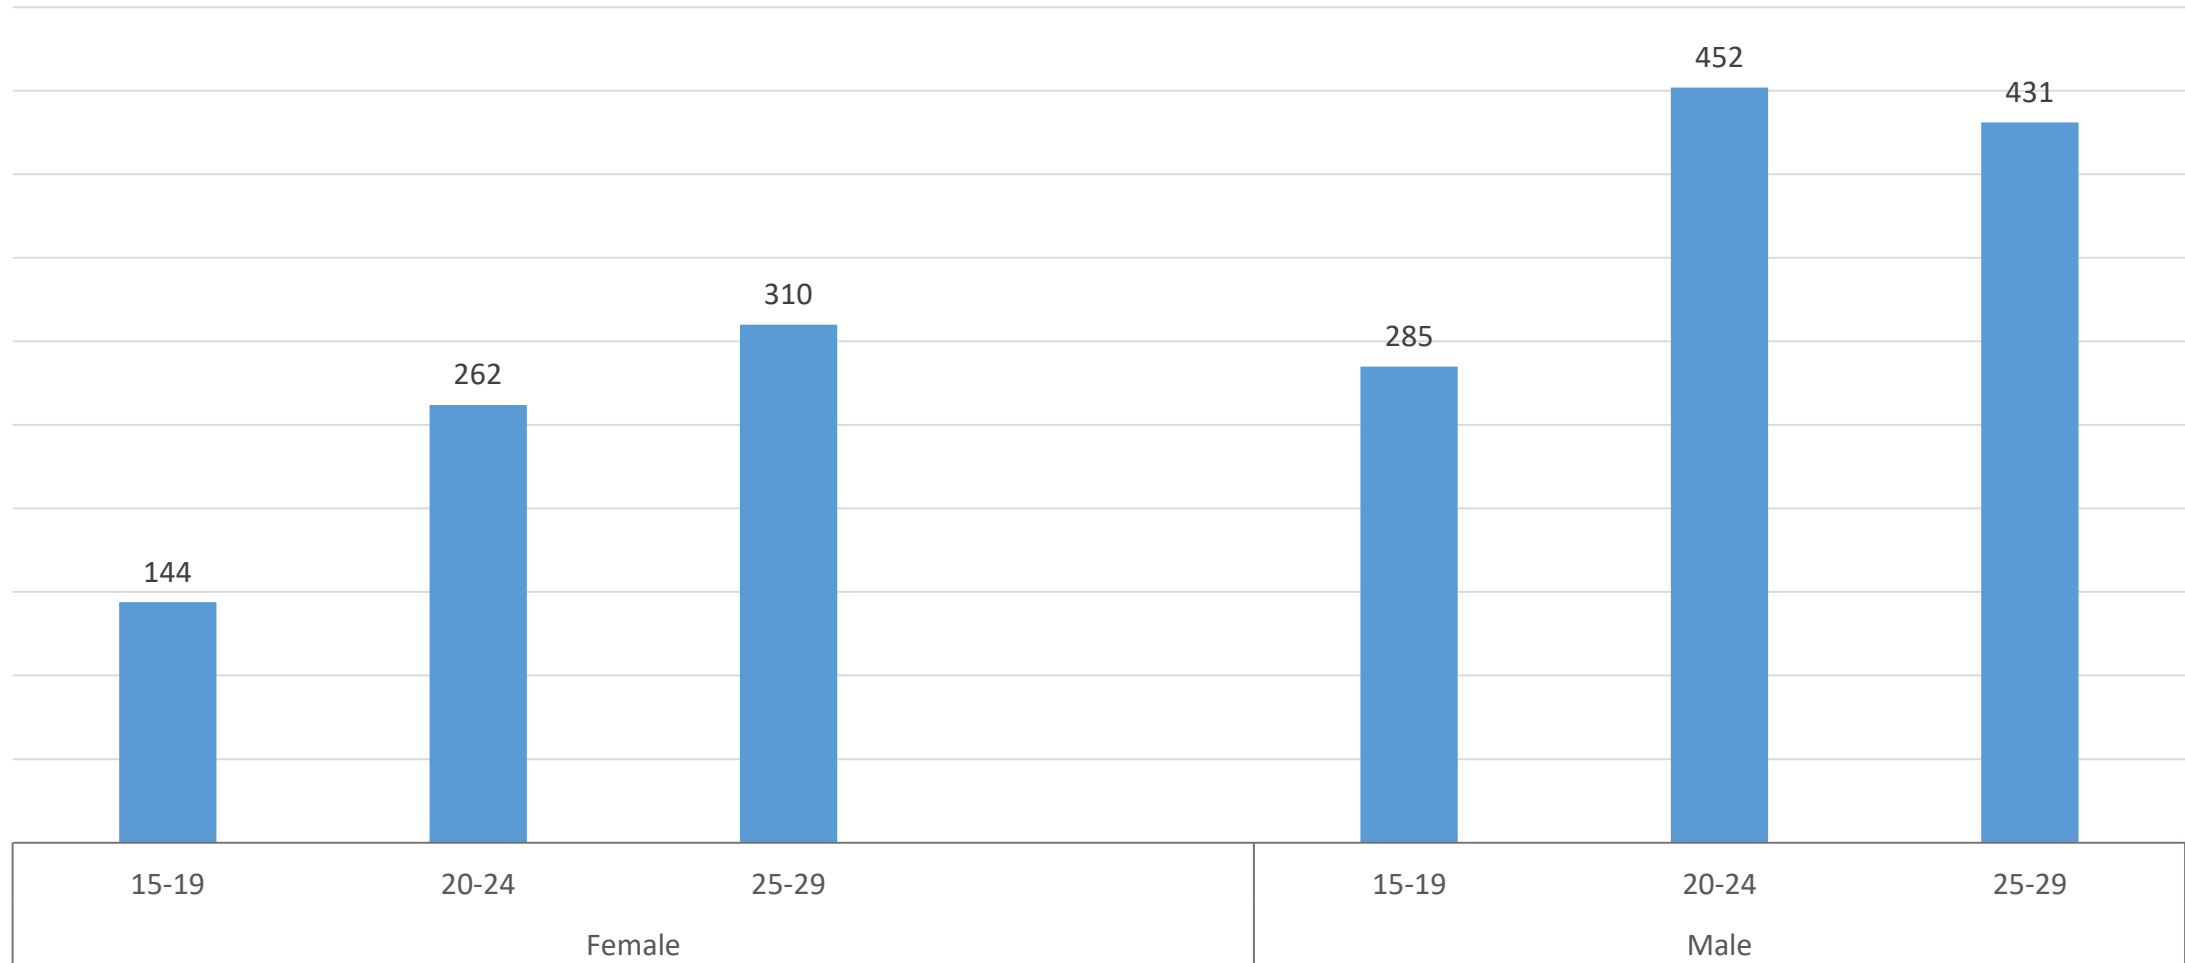

Number of Violent Crimes by Year, Stacked by Age Ranges for 2016-2018

Data Source: Belize Police Department, Joint Intelligence Coordinating Center

TOTAL NUMBER OF YOUTH-INVOLVED VIOLENT CRIMES Grouped by Crime Type (2016-2018)

Data Source: Belize Police Department, Joint Intelligence Coordinating Center

Age and Gender of Youth Victims of Violent Crimes (2016-2018)

Data Source: Belize Police Department, Joint Intelligence Coordinating Center

Domestic violence cases disaggregated by sex and age for Jan-June 2019

Data Source: Belize Central Prison/Kolbe Foundation

Inmate Population as at 30 June 2019

Age Distribution of Homicide Victims on Whom Autopsies Were Conducted for April-June 2019, Disaggregated by Sex

Data Source: National Forensic Science Service

Suicide Victims (April-June 2019)

Sex of victim

Age of victim

Data Source: National Forensic Science Service