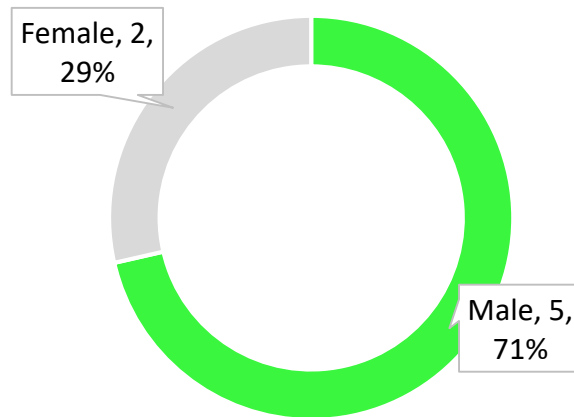

Data Source: Belize Police Department, Joint Intelligence Coordinating Center

Age and Gender of Youth Victims of Violent Crimes (2016-2018)

Data Source: Belize Police Department, Joint Intelligence Coordinating Center

Age and Gender of Youth Victims of Murder (2016-2018)

Data Source: Belize Police Department, Joint Intelligence Coordinating Center

Age and Gender of Youth Victims of Rape (2016-2018)

Data Source: Belize Police Department, Joint Intelligence Coordinating Center

Domestic violence cases disaggregated by sex and age for Jan-June 2019

Data Source: Belize Central Prison/Kolbe Foundation

Inmate Population as at 30 June 2019

Age Distribution of Homicide Victims on Whom Autopsies Were Conducted for April-June 2019, Disaggregated by Sex

Data Source: National Forensic Science Service

Suicide Victims (April-June 2019)

Sex of victim

Age of victim

Data Source: National Forensic Science Service