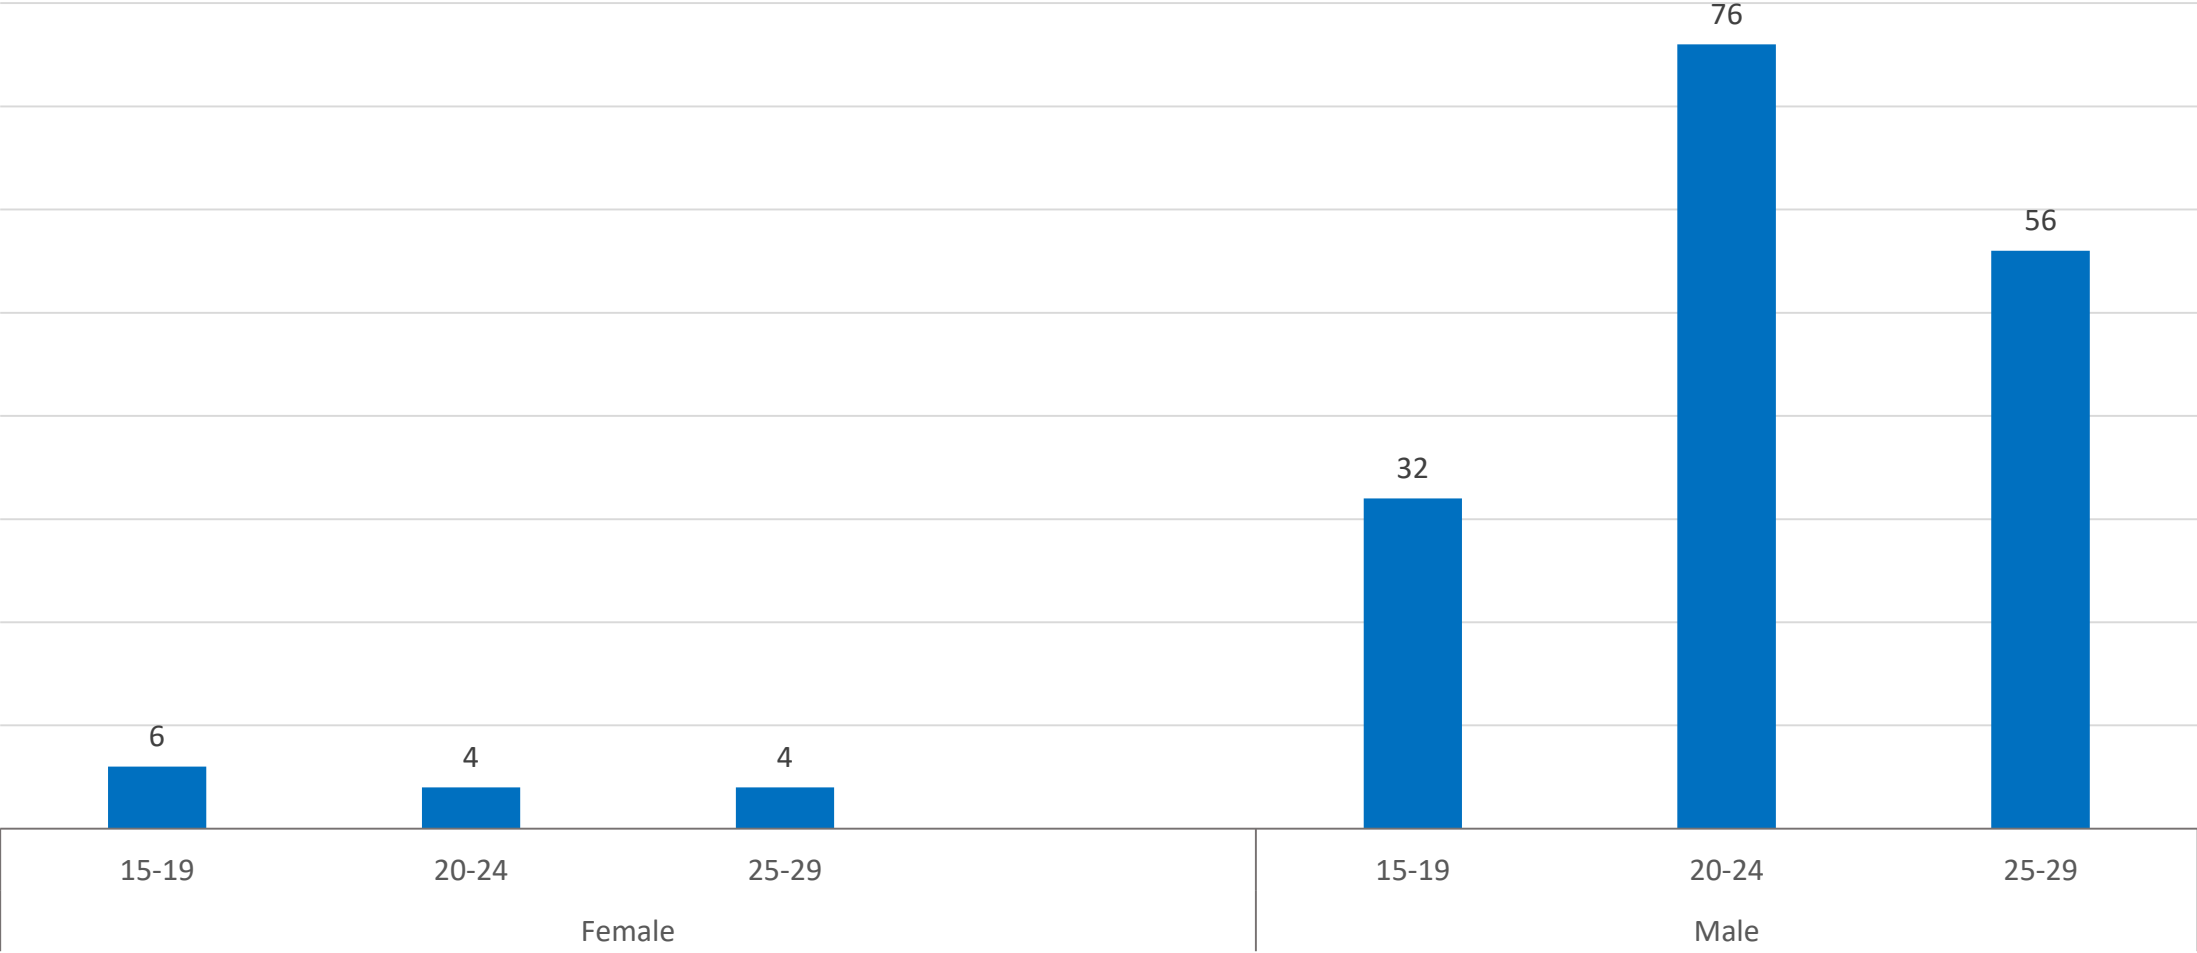

Age and Gender of Youth Victims of Murder (2016-2018)

Data Source: Belize Police Department, Joint Intelligence Coordinating Center