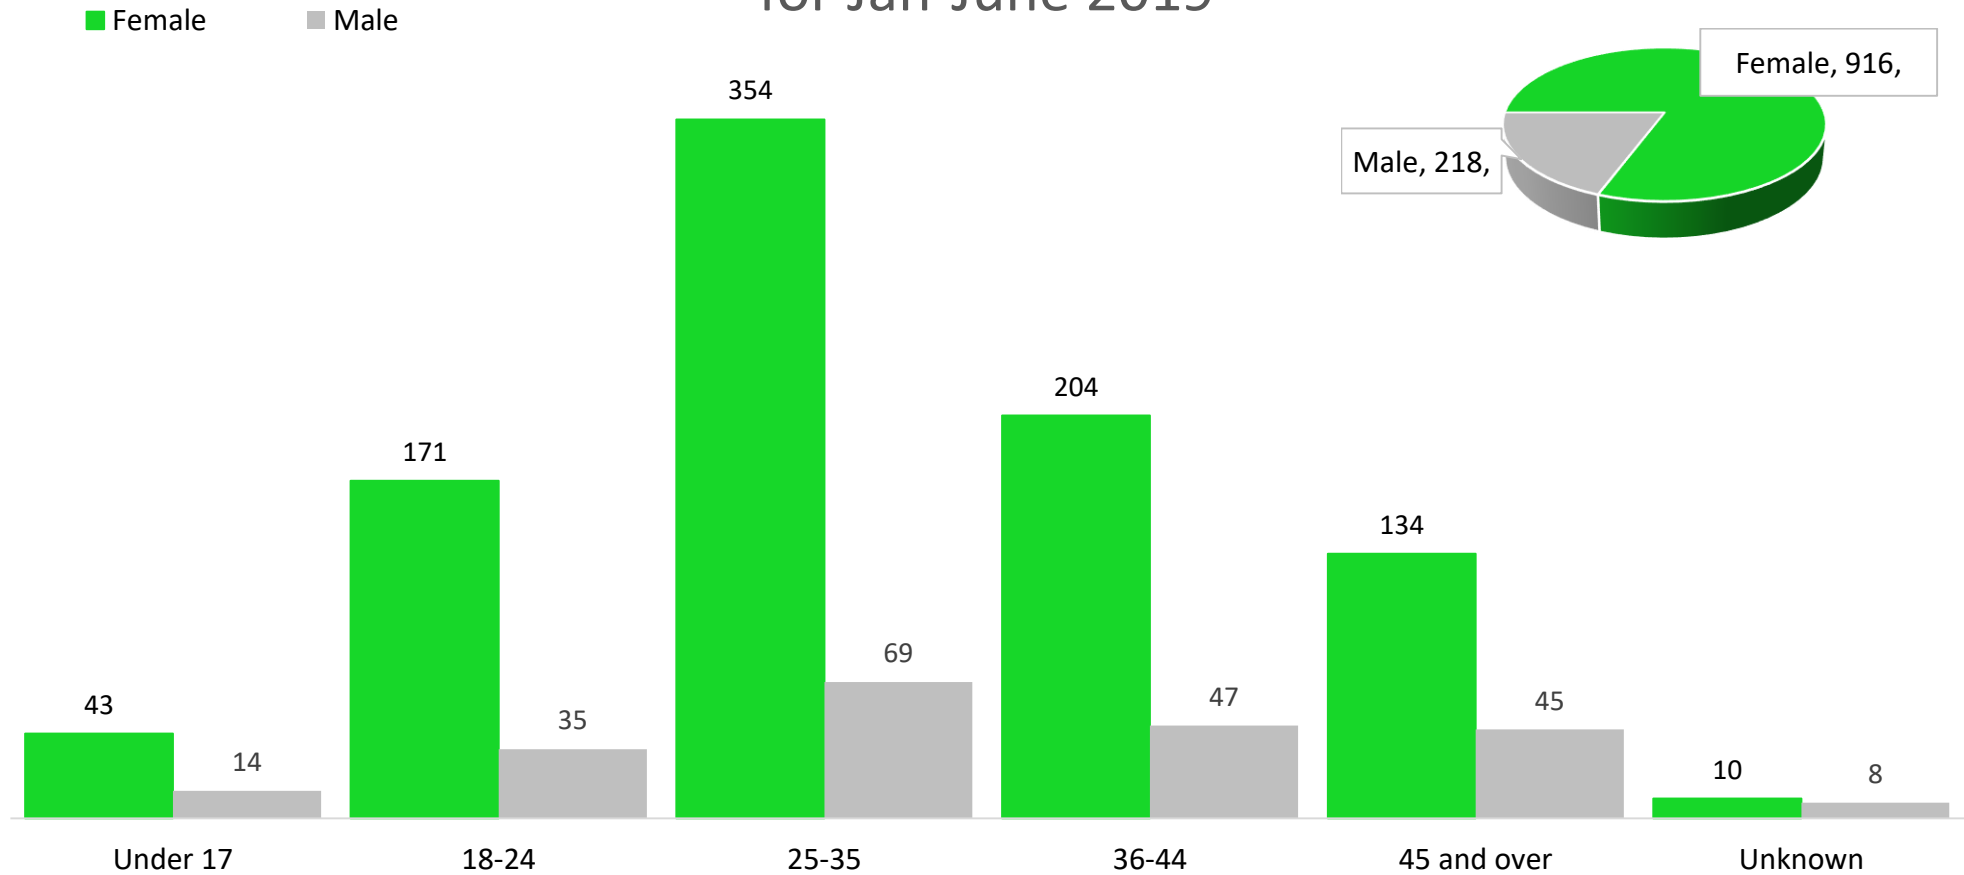

Data Source: Belize Police Department, Joint Intelligence Coordinating Center

Age and Gender of Youth Victims of Violent Crimes (2016-2018)

Data Source: Belize Police Department, Joint Intelligence Coordinating Center

Age and Gender of Youth Victims of Murder (2016-2018)

Data Source: Belize Police Department, Joint Intelligence Coordinating Center

Age and Gender of Youth Victims of Rape (2016-2018)

Data Source: Belize Police Department, Joint Intelligence Coordinating Center

Domestic violence cases disaggregated by sex and age for Jan-June 2019

Data Source: Belize Central Prison/Kolbe Foundation

Inmate Population as at 30 June 2019

Age Distribution of Homicide Victims on Whom Autopsies Were Conducted for April-June 2019, Disaggregated by Sex

Data Source: National Forensic Science Service

Suicide Victims (April-June 2019)

Sex of victim

Age of victim

Data Source: National Forensic Science Service