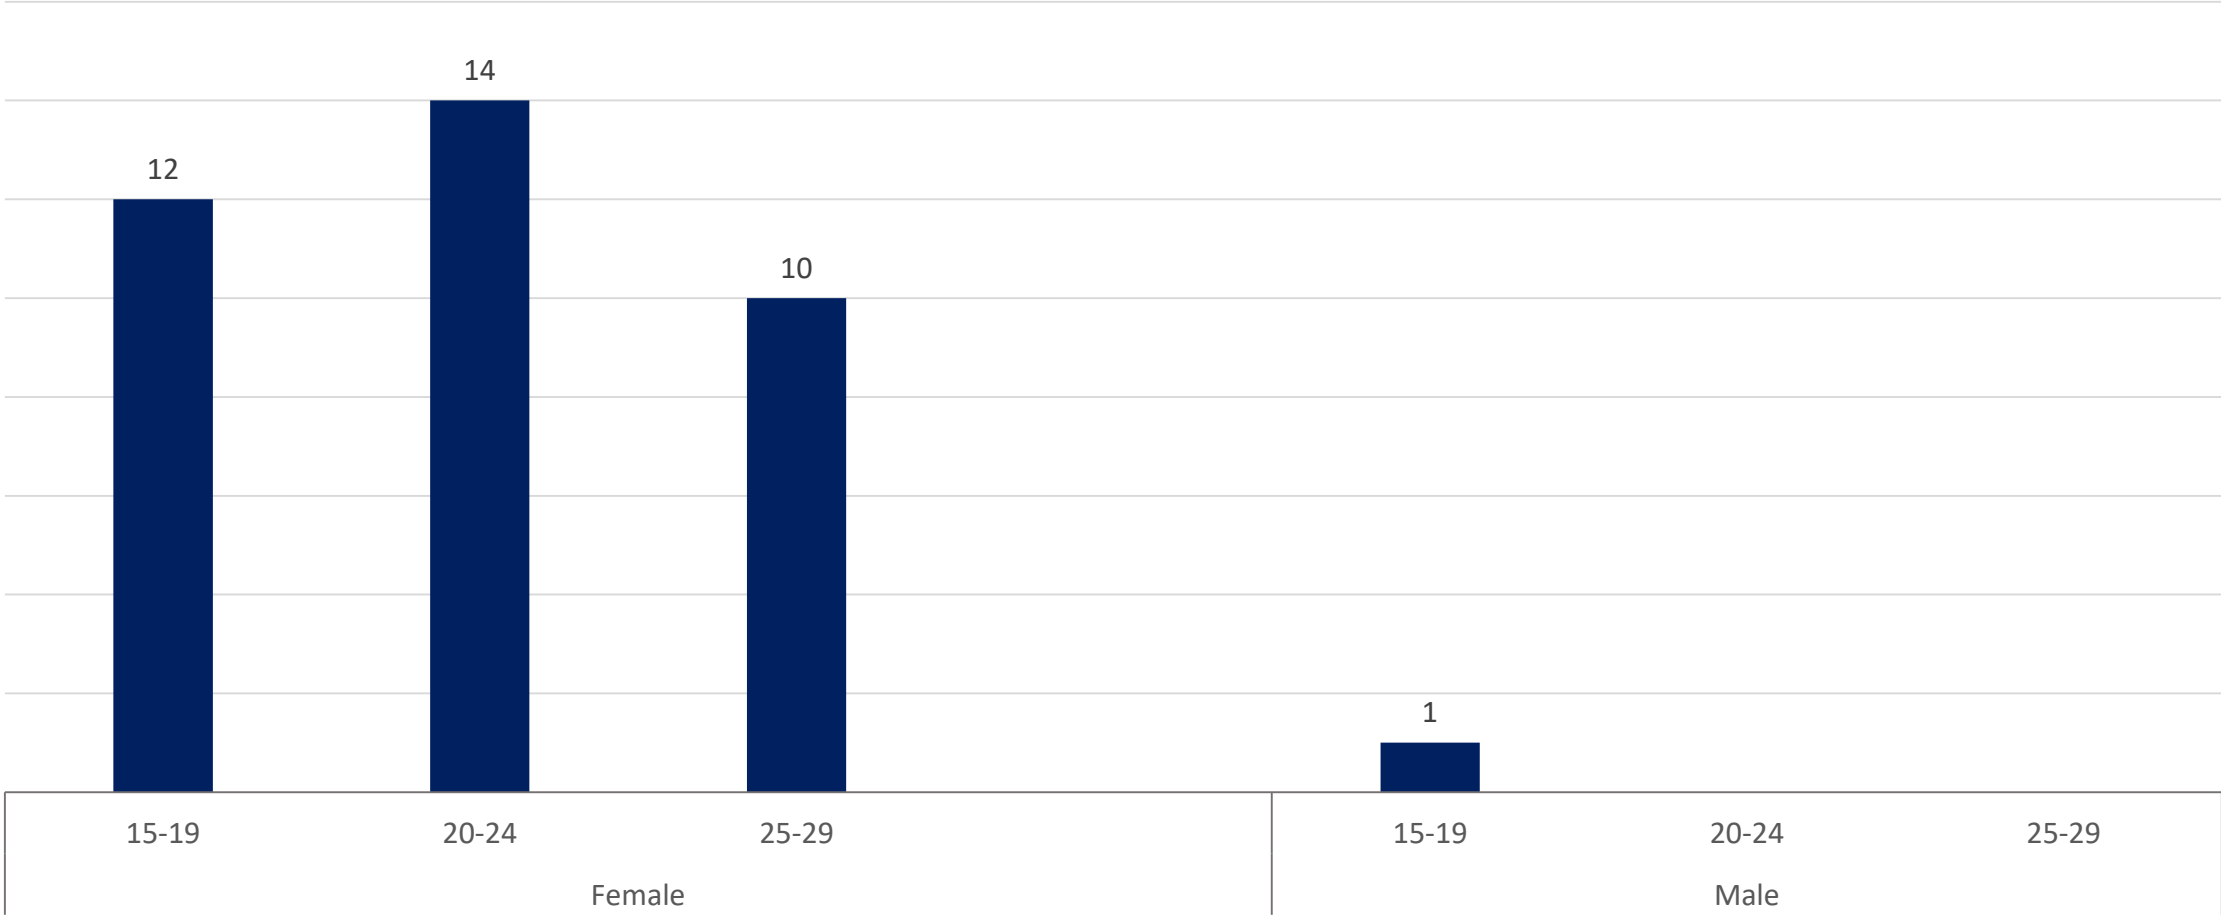

Number of Violent Crimes by Year, Stacked by Age Ranges for 2016-2018

Data Source: Belize Police Department, Joint Intelligence Coordinating Center

TOTAL NUMBER OF YOUTH-INVOLVED VIOLENT CRIMES Grouped by Crime Type (2016-2018)

Data Source: Belize Police Department, Joint Intelligence Coordinating Center

Age and Gender of Youth Victims of Violent Crimes (2016-2018)

Data Source: Belize Police Department, Joint Intelligence Coordinating Center

Age and Gender of Youth Victims of Murder (2016-2018)

Data Source: Belize Police Department, Joint Intelligence Coordinating Center

Age and Gender of Youth Victims of Rape (2016-2018)

Data Source: Belize Police Department, Joint Intelligence Coordinating Center

Domestic violence cases disaggregated by sex and age for Jan-June 2019

Data Source: Belize Central Prison/Kolbe Foundation

Inmate Population as at 30 June 2019

Age Distribution of Homicide Victims on Whom Autopsies Were Conducted for April-June 2019, Disaggregated by Sex